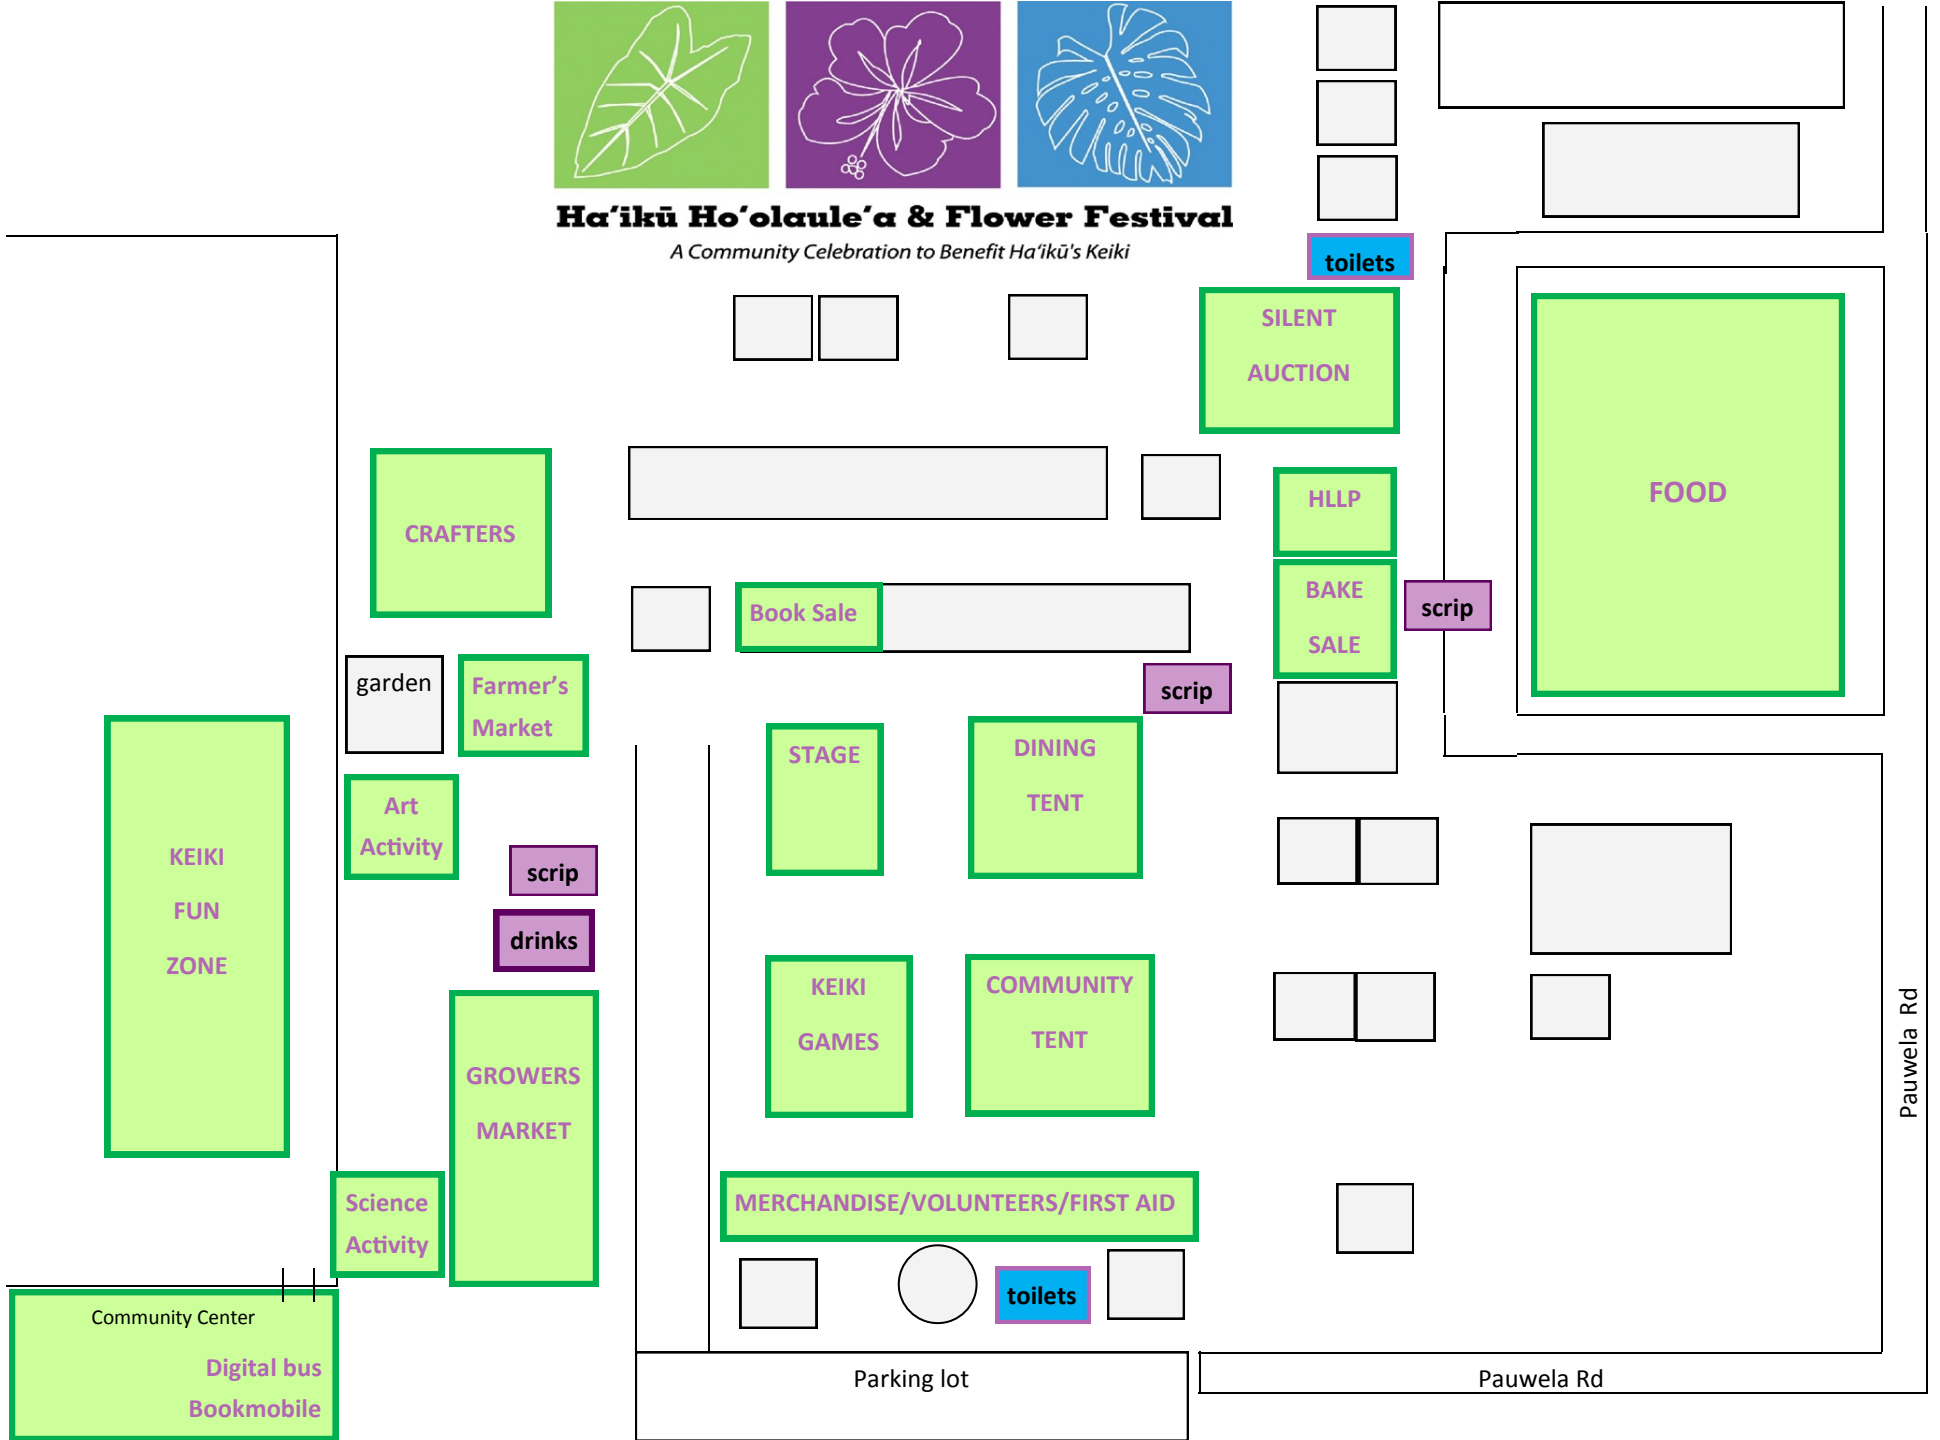

Ha'ikū Ho'olaule'a & Flower Festival

A Community Celebration to Benefit Ha'ikū's Keiki

toilets

SILENT AUCTION

CRAFTERS

[Empty rectangular area]

HLLP

FOOD

Book Sale

BAKE SALE

scrip

garden

Farmer's Market

scrip

STAGE

DINING TENT

Art Activity

scrip

drinks

KEIKI FUN ZONE

KEIKI GAMES

COMMUNITY TENT

MERCHANDISE/VOLUNTEERS/FIRST AID

Community Center
Digital bus
Bookmobile

[Empty square]

toilets

[Empty square]

Parking lot

Pauwela Rd

Pauwela Rd